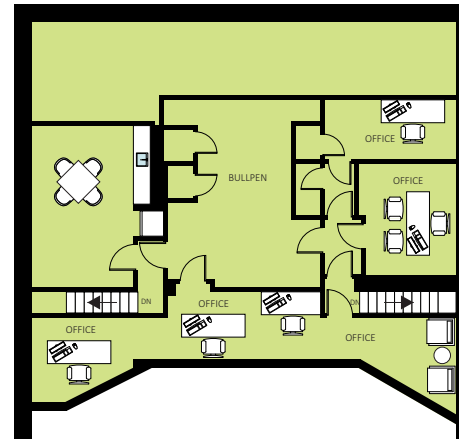

# 226 WEST 26TH STREET

## STUDIOS C & D (FIRST FLOOR)

Mezzanine Support Space (Studio C)

Studio C	
DIMENSIONS	42' x 52'

Studio D	
DIMENSIONS	21' x 30'