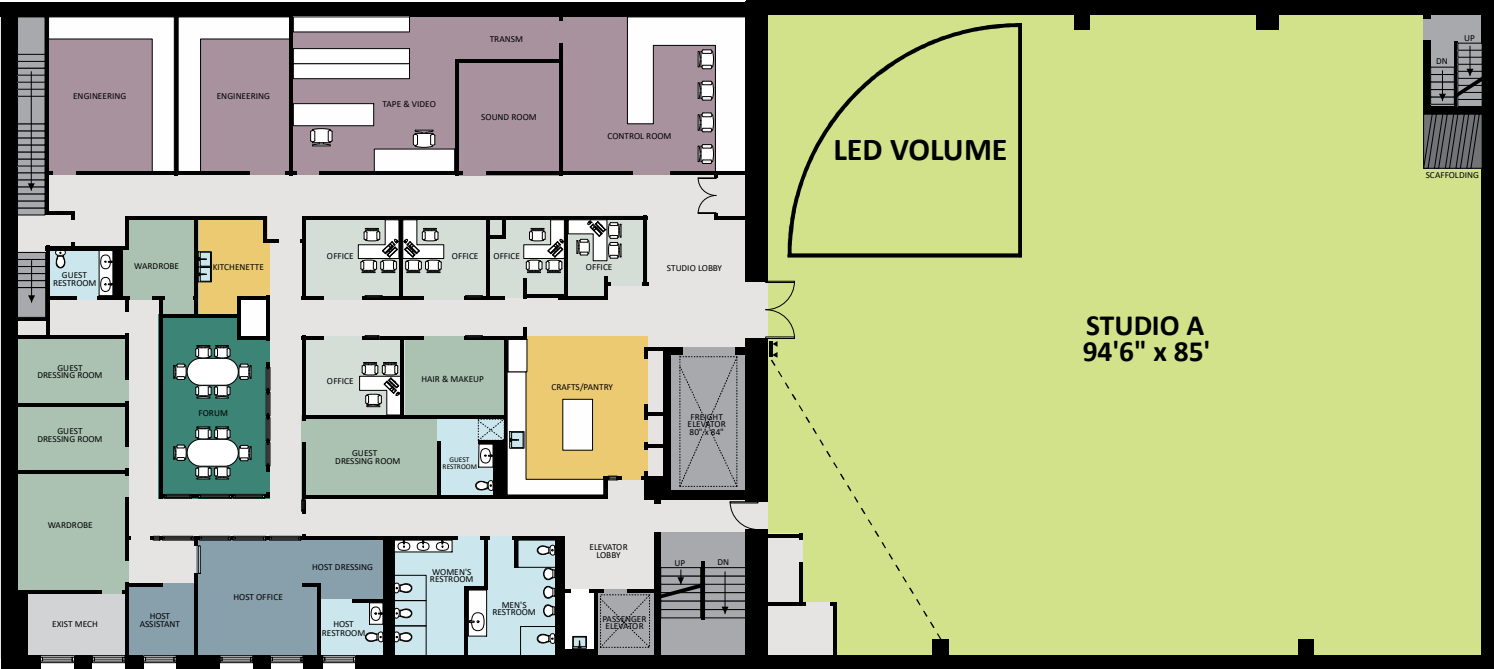

CHELSEA TELEVISION STUDIOS

221 WEST 26TH STREET

STUDIO A (2ND FLOOR)

STUDIO A	
STUDIO A	94' 6" X 85'
SOUND STAGE	9,000 sqft
LED WALL	35' X 15'
LED FLOOR	528 sqft

VR/XR SERVICES PROVIDED BY OR SUPPORTED BY FUSE TECHNICAL GROUP